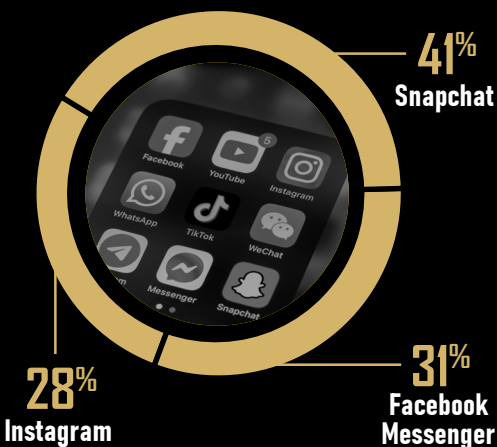

DEPARTMENT OF THE ARMY

ARMY CRIMINAL INVESTIGATION DIVISION

Sextortion presents a significant and increasing cybercrime threat to United States Army personnel, readiness, and national security. Perpetrators manipulate victims, frequently junior enlisted Soldiers seeking online relationships, into providing sexually explicit images for blackmail. Another extortion method weaponizes the victim's fear of law enforcement. Offenders send unsolicited material that falsely appears as illegal content involving minors. Payment is then demanded, with threats to report the victim to the authorities if they don't comply. The victim, fearing they will become a criminal suspect, is intimidated to report the crime. The outcomes for victims are severe, including damage to their career and reputation, and emotional and financial distress. A comprehensive analysis of Army law enforcement data shows that 992 sextortion reports were initiated from calendar year 2020-2025.

SEXTORTION IN THE ARMY

According to the FBI, from October 2021 to March 2023, the FBI and the Department of Homeland Security Investigations received over 13,000 reports of financial sextortion. Offenders were primarily located in west African countries like Nigeria and the Ivory Coast, as well as Southeast Asian countries such as the Philippines. The remote location of many of these criminals, combined with their use of sophisticated technology to hide their activities, presents a significant challenge for law enforcement agencies to identify suspects.

Victims paid a subject before contacting Law Enforcement in 43% of cases

Financial loss incurred by victims of 992 sextortion cases

Known social media platforms used for transmission of explicit images

Three most common methods used to transfer funds