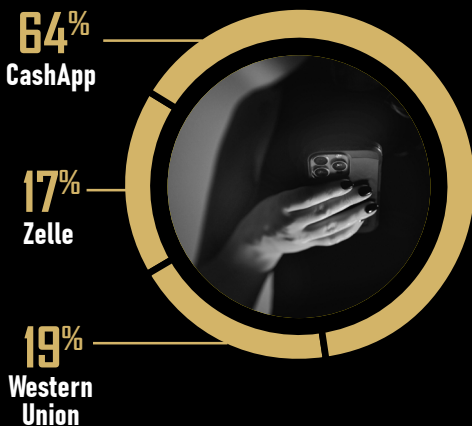

SEXTORTION IN THE ARMY

According to the FBI, from October 2021 to March 2023, the FBI and the Department of Homeland Security Investigations received over 13,000 reports of financial sextortion. Offenders were primarily located in west African countries like Nigeria and the Ivory Coast, as well as Southeast Asian countries such as the Philippines. The remote location of many of these criminals, combined with their use of sophisticated technology to hide their activities, presents a significant challenge for law enforcement agencies to identify suspects.

Victims paid a subject before contacting Law Enforcement in 43% of cases

Financial loss incurred by victims of 992 sextortion cases

Known social media platforms used for transmission of explicit images

Three most common methods used to transfer funds