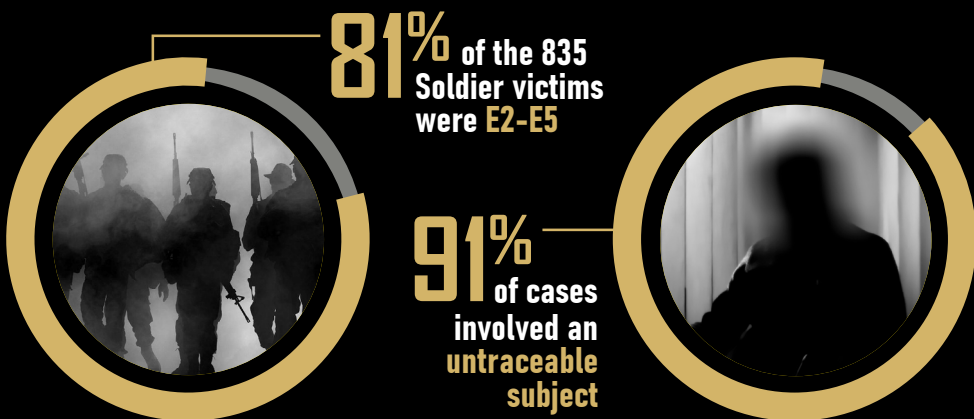

DEPARTMENT OF THE ARMY

ARMY CRIMINAL INVESTIGATION DIVISION

Sextortion presents a significant and increasing cybercrime threat to United States Army personnel, readiness, and national security. Perpetrators manipulate victims, frequently junior enlisted Soldiers seeking online relationships, into providing sexually explicit images for blackmail. Another extortion method weaponizes the victim's fear of law enforcement. Offenders send unsolicited material that falsely appears as illegal content involving minors. Payment is then demanded, with threats to report the victim to the authorities if they don't comply. The victim, fearing they will become a criminal suspect, is intimidated to report the crime. The outcomes for victims are severe, including damage to their career and reputation, and emotional and financial distress. A comprehensive analysis of Army law enforcement data shows that 992 sextortion reports were initiated from calendar year 2020-2025.

SEXTORTION IN THE ARMY

According to the FBI, from October 2021 to March 2023, the FBI and the Department of Homeland Security Investigations received over 13,000 reports of financial sextortion. Offenders were primarily located in west African countries like Nigeria and the Ivory Coast, as well as Southeast Asian countries such as the Philippines. The remote location of many of these criminals, combined with their use of sophisticated technology to hide their activities, presents a significant challenge for law enforcement agencies to identify suspects.

Victims paid a subject before contacting Law Enforcement in 43% of cases

Financial loss incurred by victims of 992 sextortion cases

Known social media platforms used for transmission of explicit images

Three most common methods used to transfer funds